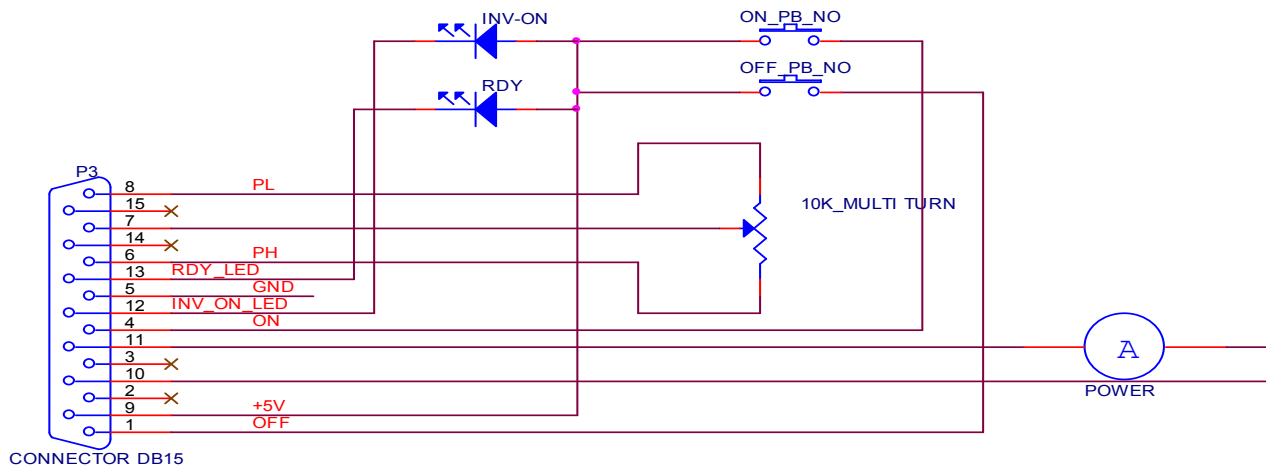

415V AC  
POWER IN  
TB AC\_415V INPUT

ENCOMPASS ELECTRONICS PVT LTD, BANGALORE		
Title INVERTOR_CONVERTOR CONTROL WIRING		
Size A4	Document Number 001	Rev 1.0
Date:	Thursday, February 17, 2005	Sheet 1 of 1

## D15,MALE CONNECTOR

ENCOMPASS ELECTRONICS PVT LTD, BANGALORE		
Title INVERTOR_CONVERTOR REMOTE CONTROL BOX_WIRING		
Size A4	Document Number 001	Rev 1.0
Date:	Thursday, February 17, 2005	Sheet 1 of 1