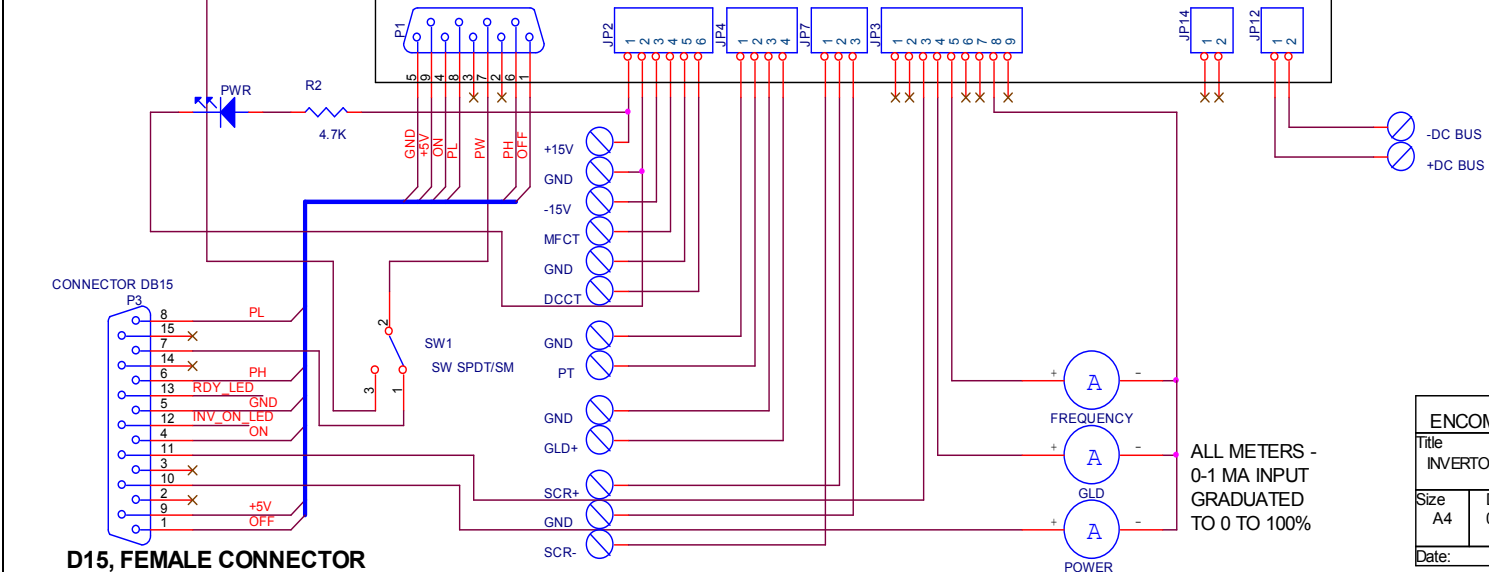

415V AC  
POWER IN  
TB AC\_415V INPUT

ENCOMPASS ELECTRONICS PVT LTD, BANGALORE		
Title INVERTOR_CONVERTOR CONTROL WIRING		
Size A4	Document Number 001	Rev 1.0
Date:	Thursday, February 17, 2005	Sheet 1 of 1

## D15,MALE CONNECTOR

ENCOMPASS ELECTRONICS PVT LTD, BANGALORE		
Title INVERTOR_CONVERTOR REMOTE CONTROL BOX_WIRING		
Size A4	Document Number 001	Rev 1.0
Date:	Thursday, February 17, 2005	Sheet 1 of 1