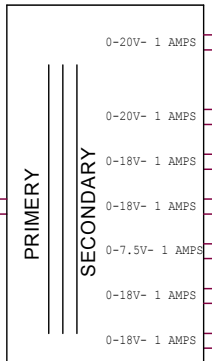

415V AC  
POWER IN  
TB AC\_415V INPUT

ENCOMPASS ELECTRONICS PVT LTD, BANGALORE		
Title INVERTOR_CONVERTOR CONTROL WIRING		
Size A4	Document Number 001	Rev 1.0
Date:	Thursday, February 17, 2005	Sheet 1 of 1