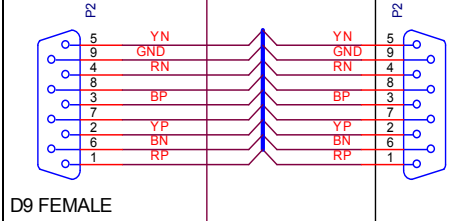

415V AC  
POWER IN  
TB AC\_415V INPUT

ENCOMPASS ELECTRONICS PVT LTD, BANGALORE		
Title INVERTOR_CONVERTOR CONTROL WIRING		
Size A4	Document Number 001	Rev 1.0
Date:	Thursday, February 17, 2005	Sheet 1 of 1

## D15,MALE CONNECTOR

ENCOMPASS ELECTRONICS PVT LTD, BANGALORE		
Title INVERTOR_CONVERTOR REMOTE CONTROL BOX_WIRING		
Size A4	Document Number 001	Rev 1.0
Date:	Thursday, February 17, 2005	Sheet 1 of 1