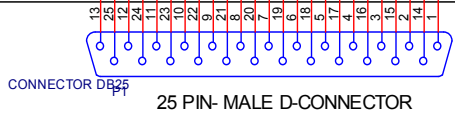

415V AC  
POWER IN  
TB AC\_415V INPUT

ENCOMPASS ELECTRONICS PVT LTD, BANGALORE		
Title INVERTOR_CONVERTOR CONTROL WIRING		
Size A4	Document Number 001	Rev 1.0
Date:	Thursday, February 17, 2005	Sheet 1 of 1