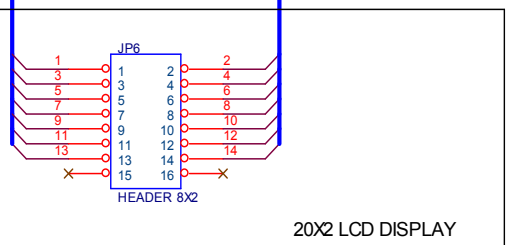

415V AC  
POWER IN  
TB AC\_415V INPUT

ENCOMPASS ELECTRONICS PVT LTD, BANGALORE		
Title INVERTOR_CONVERTOR CONTROL WIRING		
Size A4	Document Number 001	Rev 1.0
Date:	Thursday, February 17, 2005	Sheet 1 of 1

## D15,MALE CONNECTOR

ENCOMPASS ELECTRONICS PVT LTD, BANGALORE		
Title INVERTOR_CONVERTOR REMOTE CONTROL BOX_WIRING		
Size A4	Document Number 001	Rev 1.0
Date:	Thursday, February 17, 2005	Sheet 1 of 1